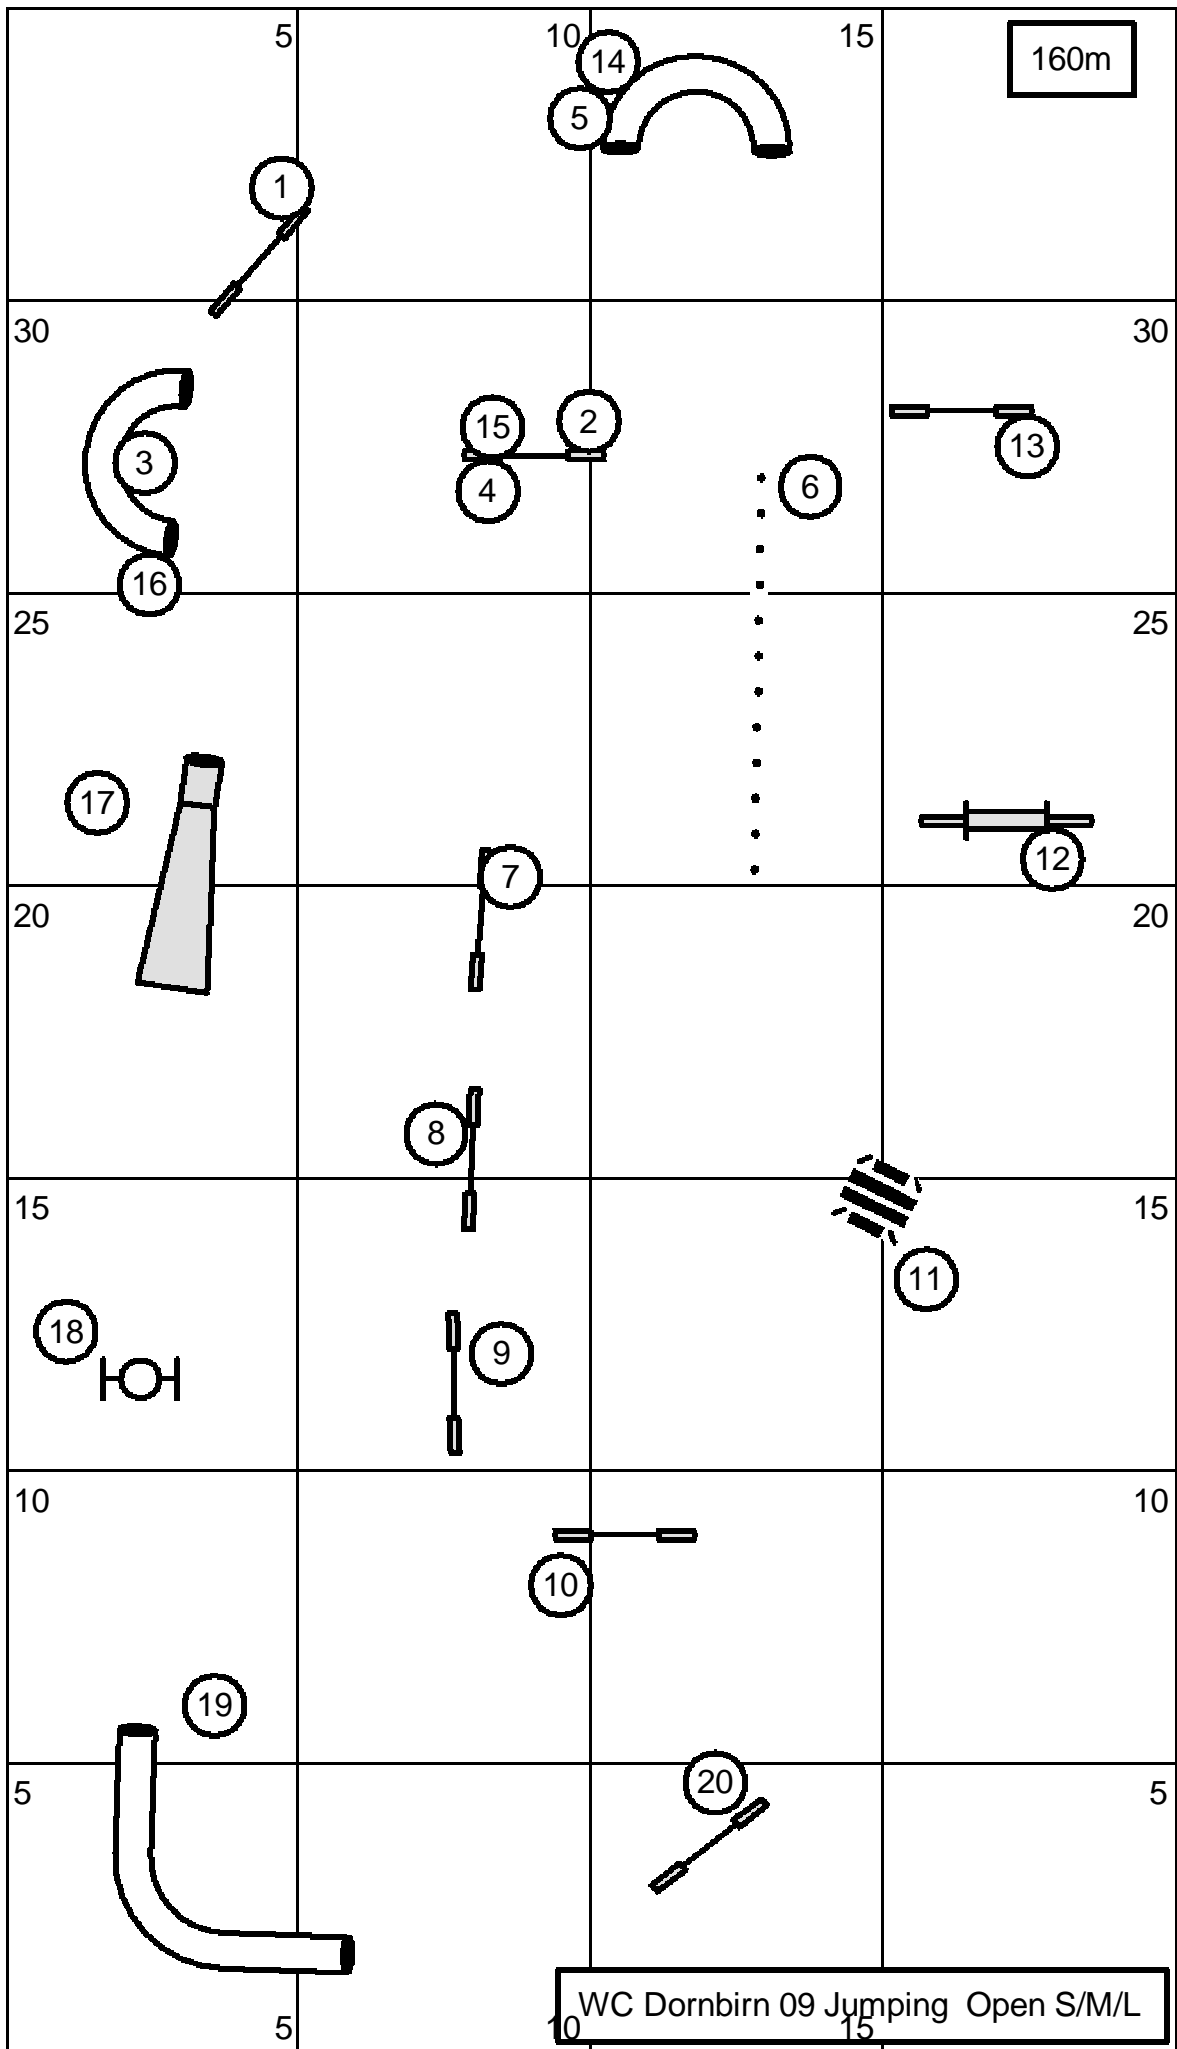

WC Dornbirn 09  
5

A2 Large  
10

165m  
15

WC Dornbirn 09 Jumping Open S/M/L