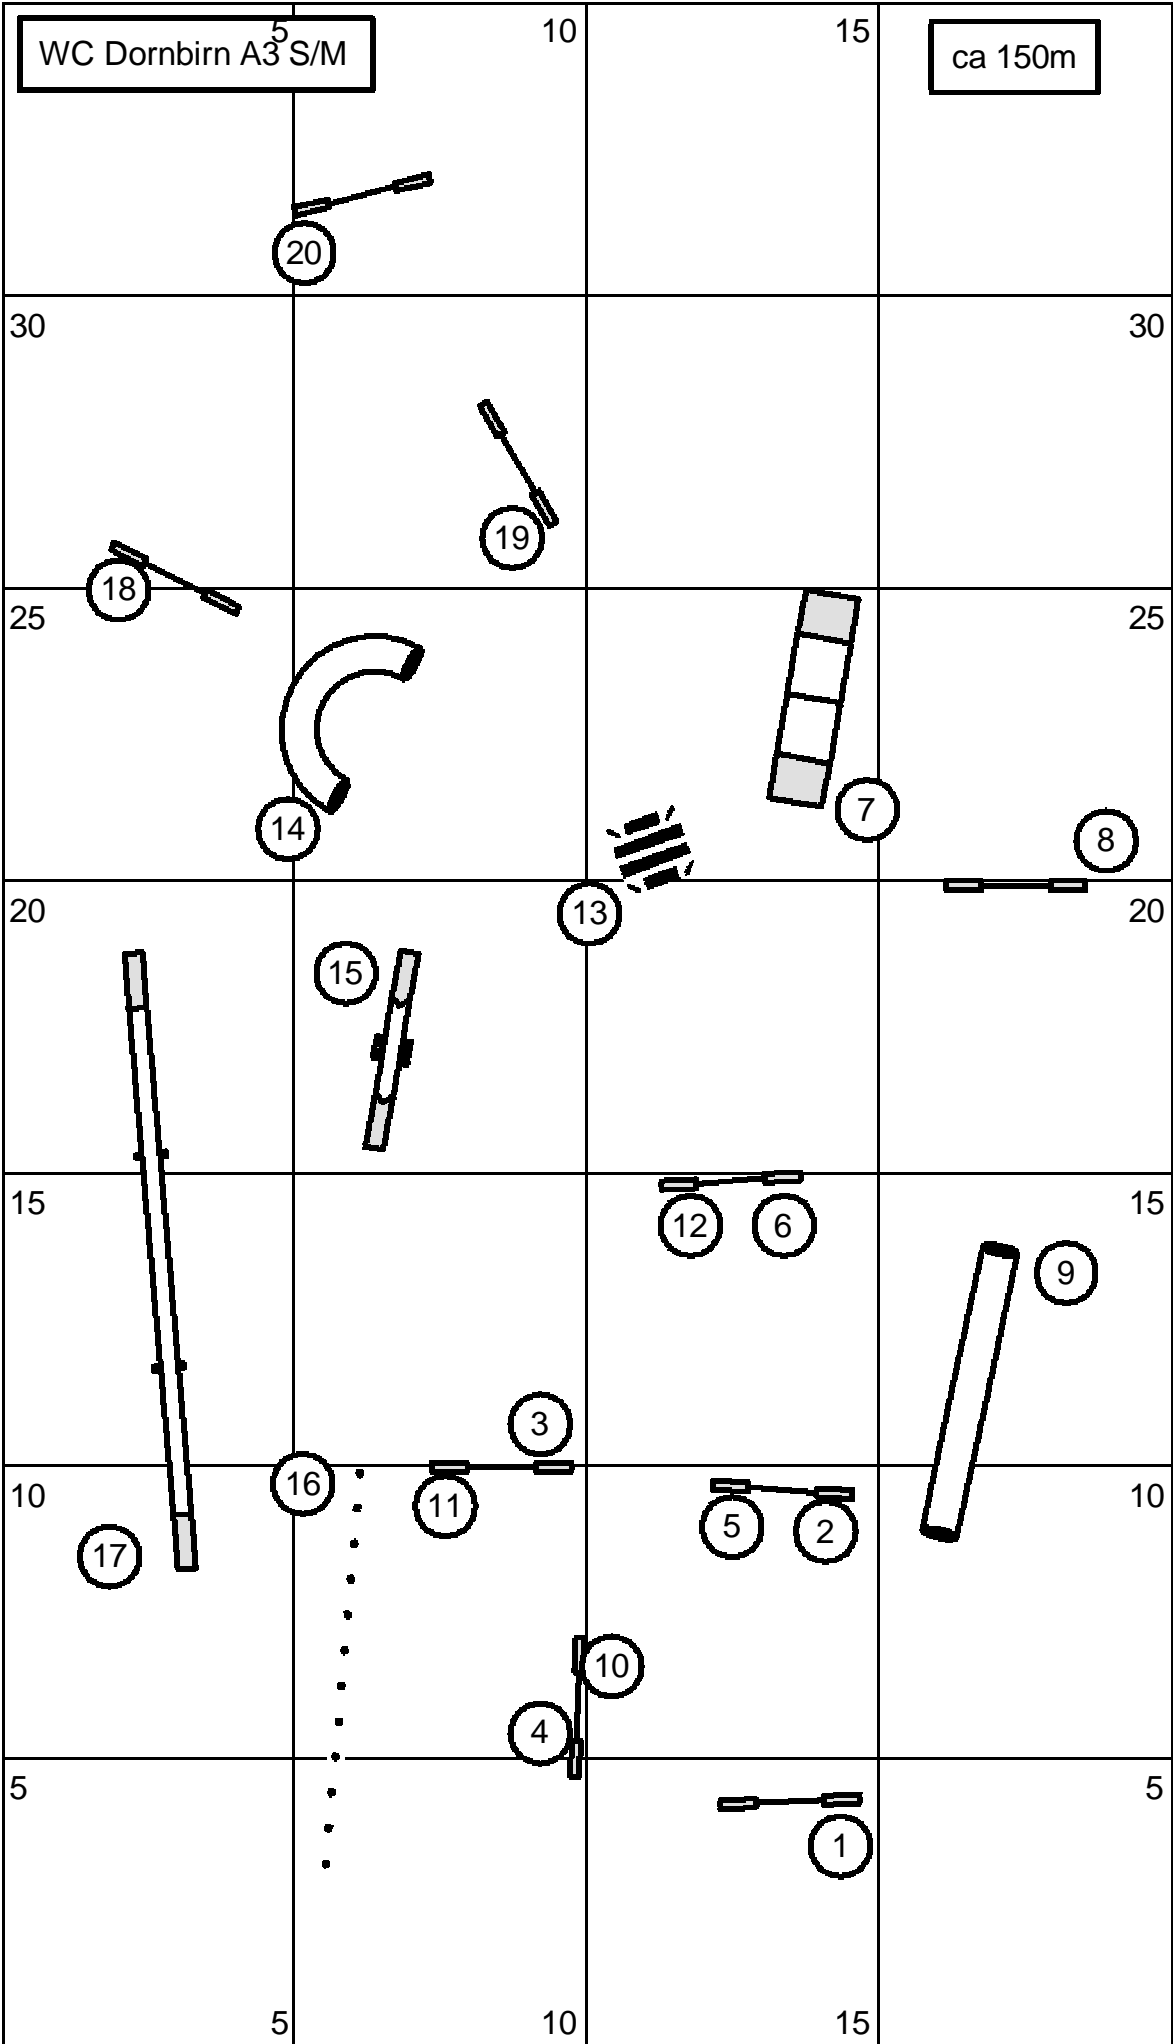

WC Dornbirn 09  
5

A2 Large  
10

165m  
15

WC Dornbirn 09 Jumping Open S/M/L