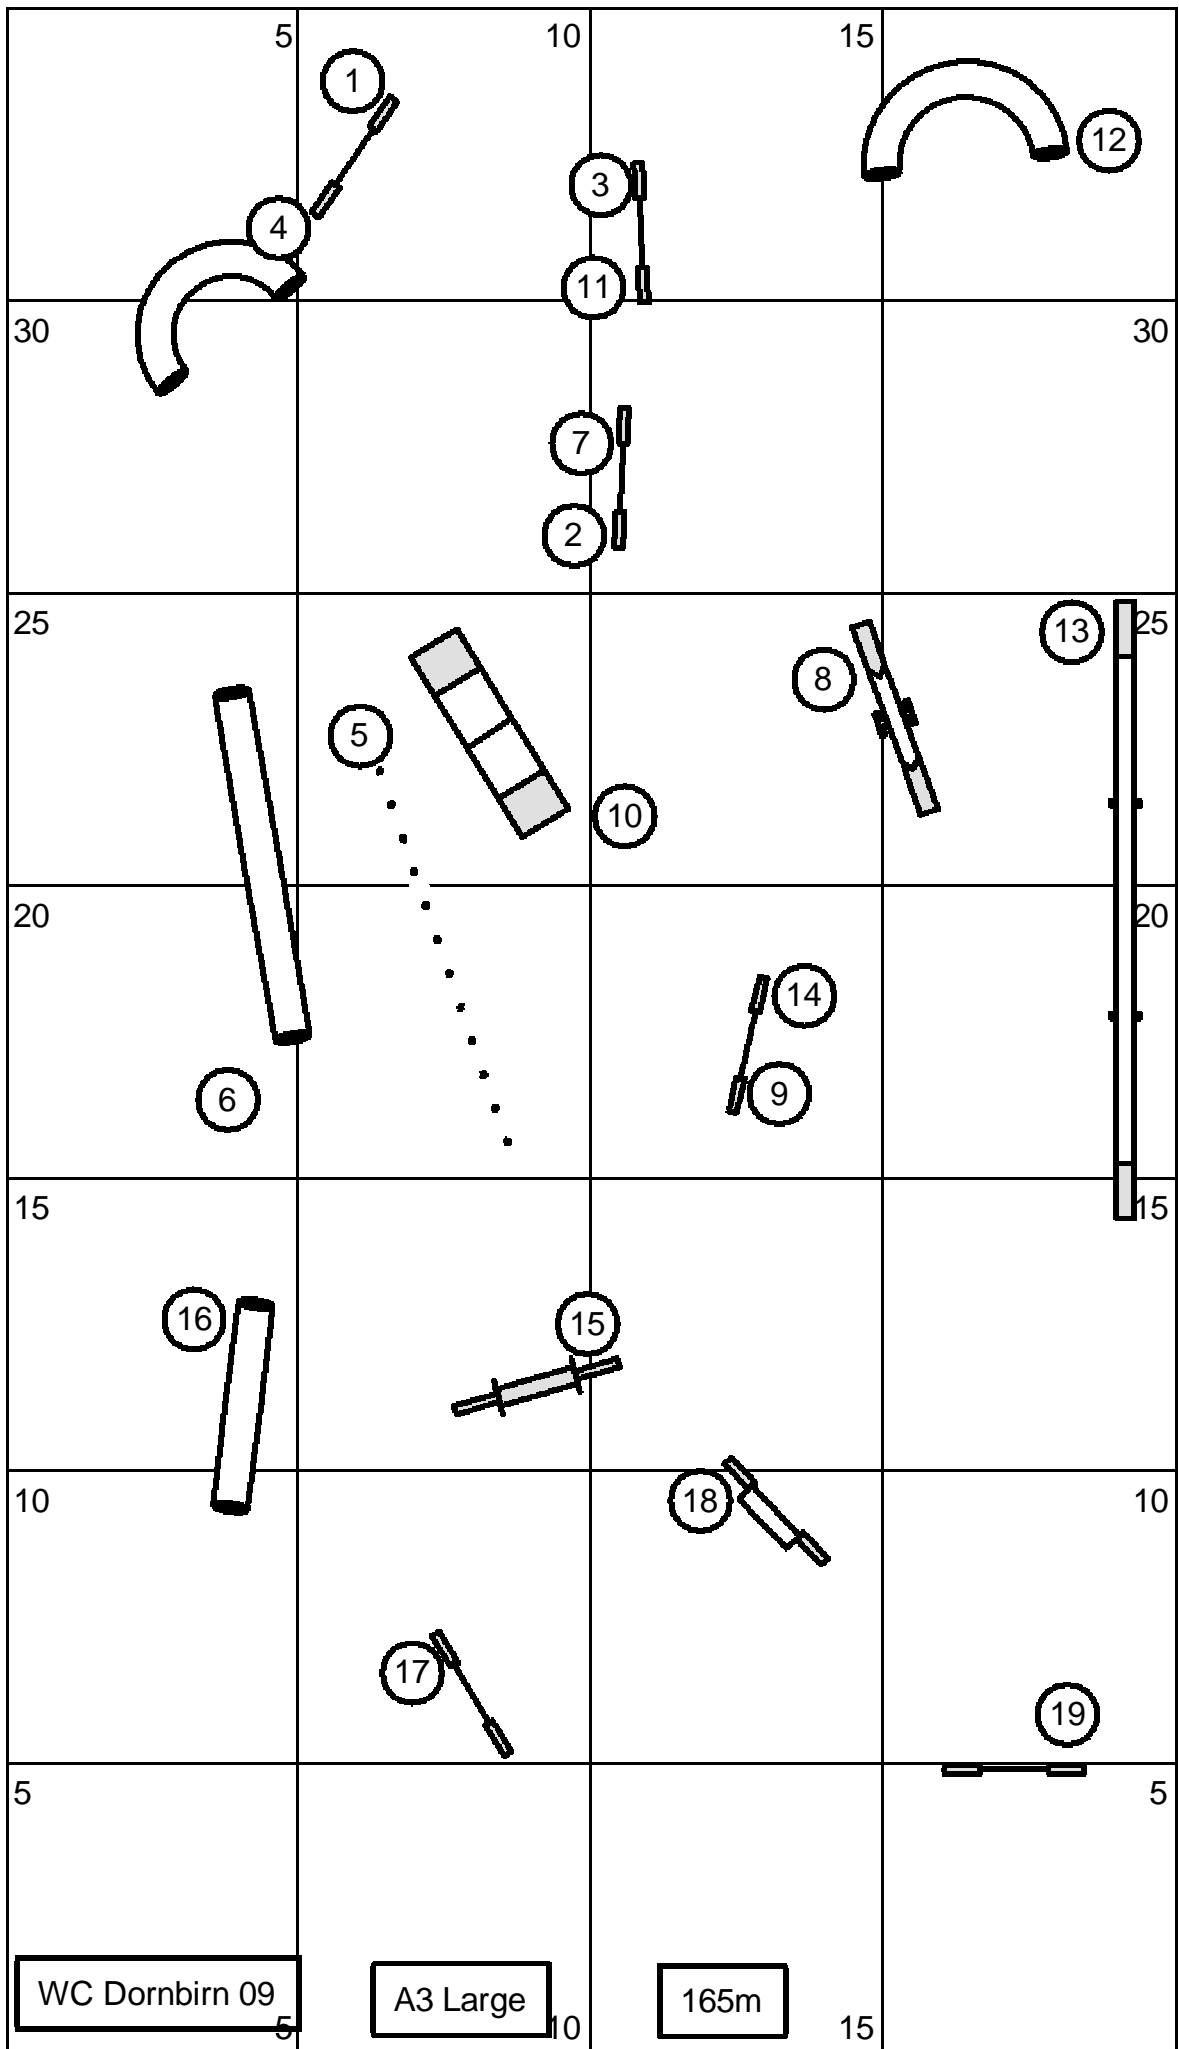

WC Dornbirn 09  
5

A2 Large  
10

165m  
15

WC Dornbirn 09 Jumping Open S/M/L