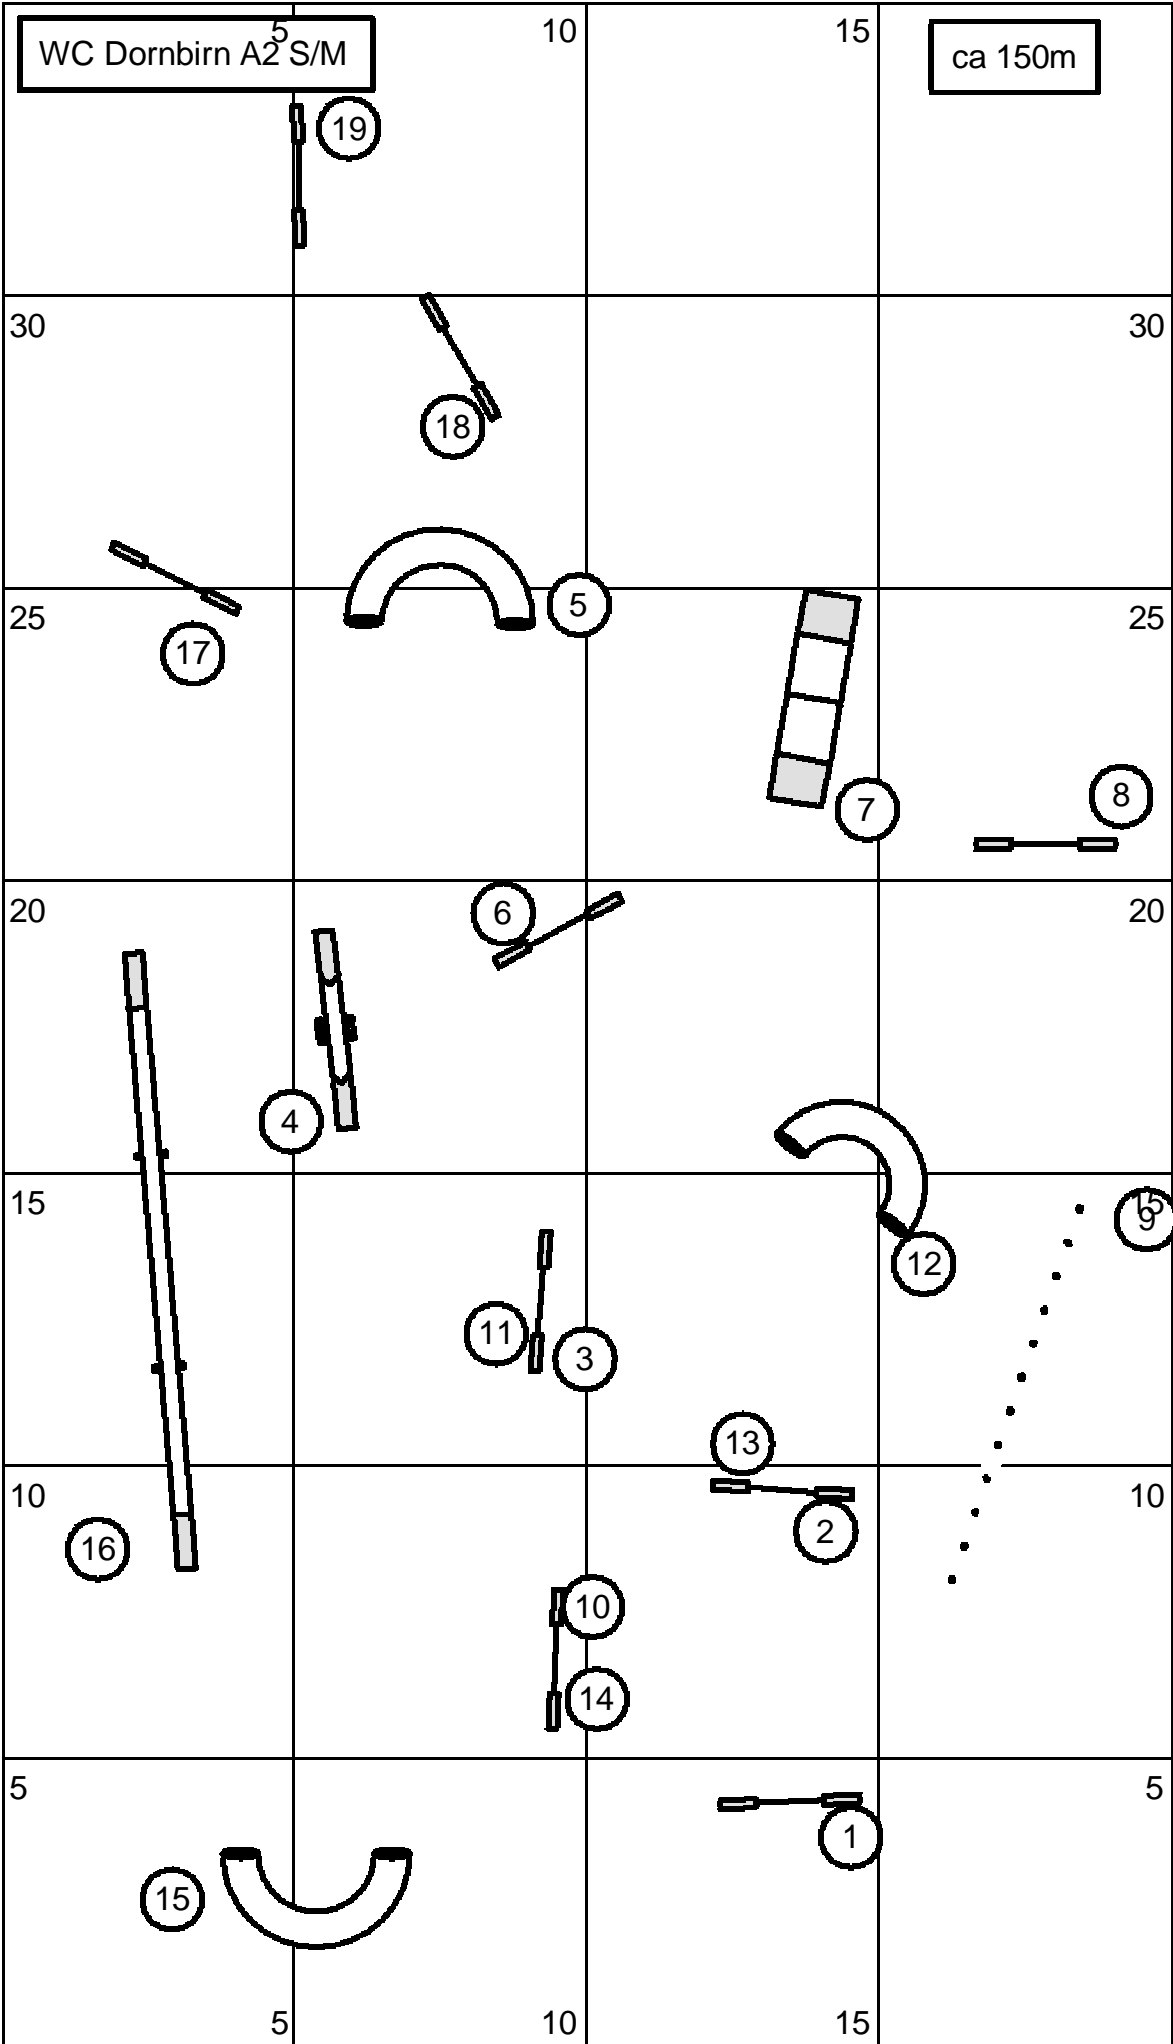

WC Dornbirn 09  
5

A2 Large  
10

165m  
15

WC Dornbirn 09 Jumping Open S/M/L